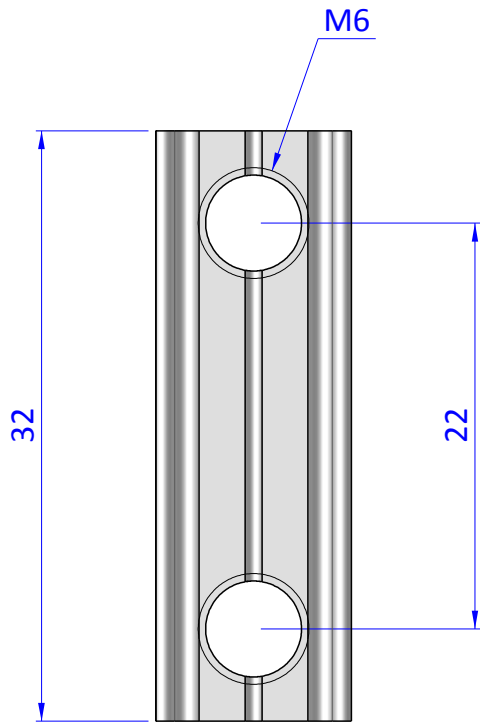

THE PROPERTY OF THE DRAWING IS ESTABLISHED BY LAW. IT IS FORBIDDEN TO PRODUCE OR SHOW IT TO THIRD PART. WITHOUT A WRITTEN AGREEMENT.

Item	Name	Q.ty
1	GWP.6.22	1

DESIGNED FROM FPSERVICES		REVIEW A / 3
DATE 12/10/2018	WEIGHT 0,012kg	
CODE CA.GWP.6.22		

Format A4
UNI 936-76

GENERAL TOLERANCE UNI - ISO 2768 CLASSE f

DESCRIPTION CA.GWP.6.22
