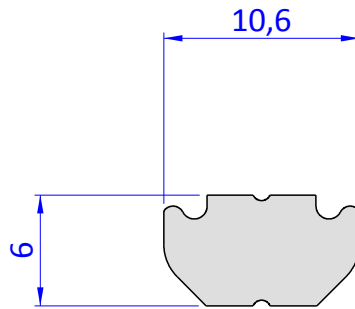

THE PROPERTY OF THE DRAWING IS ESTABLISHED BY LAW. IT IS FORBIDDEN TO PRODUCE OR SHOW IT TO THIRD PART. WITHOUT A WRITTEN AGREEMENT.

Item	Name	Q.ty
1	GWP.6.22	1

DESIGNED FROM FPSERVICES		REVIEW A / 3
DATE 12/10/2018	WEIGHT 0,012kg	
CODE CA.GWP.6.22		

Format A4
UNI 936-76

GENERAL TOLERANCE UNI - ISO 2768 CLASSE f

DESCRIPTION CA.GWP.6.22
